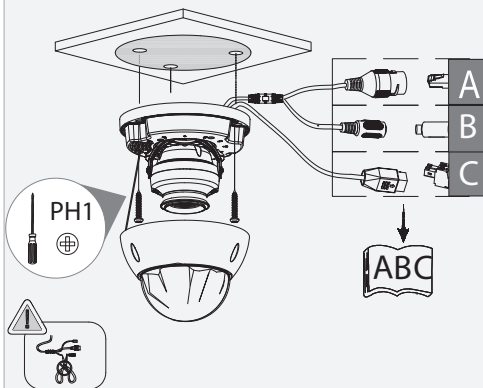

Dome Network Camera

Installation Guide

V1.0.0

1

Optional

1.1

1.2

2

1

2

3

4

1

2

3

4

A

Optional

1

2

3

4

5

6