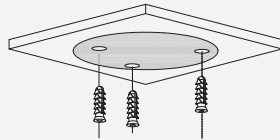

Dome Network Camera

Installation Guide

V1.0.0

1

Optional

1.1

1.2

2

1

2

3

4

1

2

3

4

A

Optional

1

2

3

4

5

6