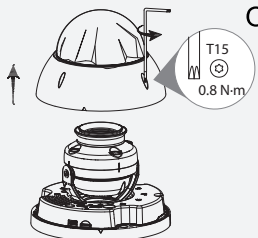

Dome Network Camera

Installation Guide

V1.0.0

1

Optional

1.1

1.2

2