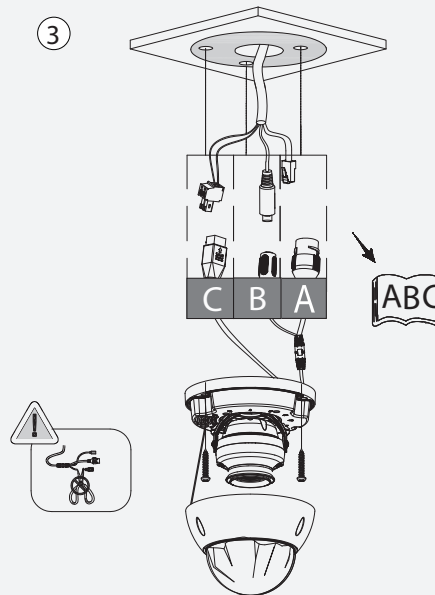

Dome Network Camera

Installation Guide

V1.0.0

1

Optional

1.1

1.2

2

1

2

3

4

1

2

3

4

A

Optional

1

2

3

4

5

6