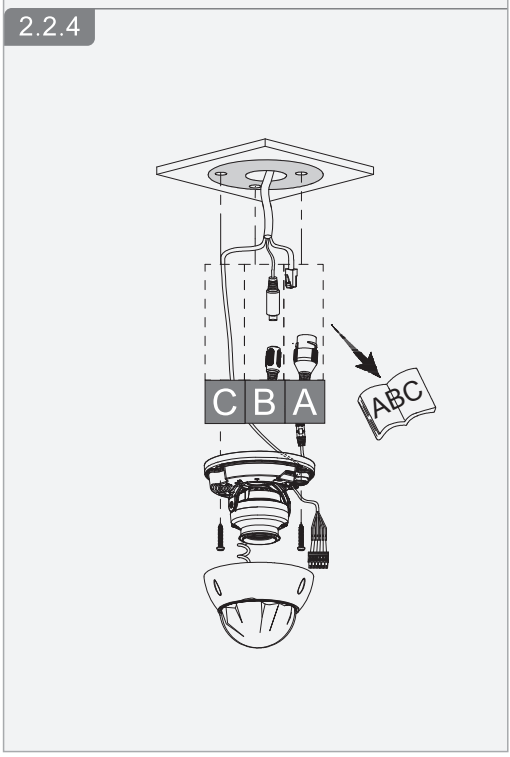

4.2

NO.1.2.51.32.15768-000

Dome Network Camera

Installation Guide

V1.0.1

A Optional