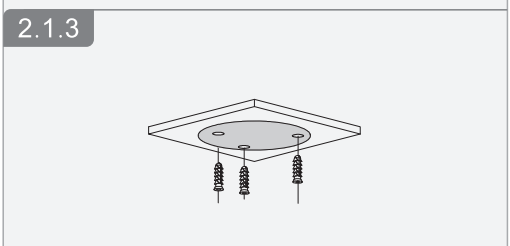

4.2

NO.1.2.51.32.15768-000

Dome Network Camera

Installation Guide

V1.0.1

A Optional