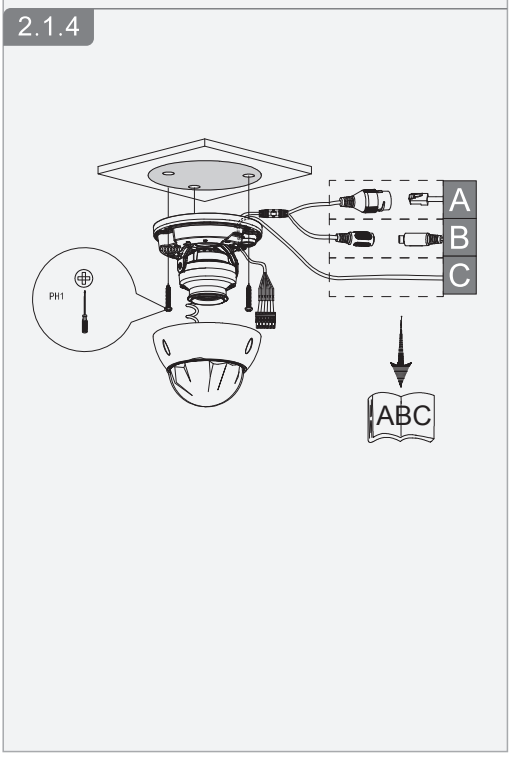

4.2

NO.1.2.51.32.15768-000

Dome Network Camera

Installation Guide

V1.0.1

A Optional