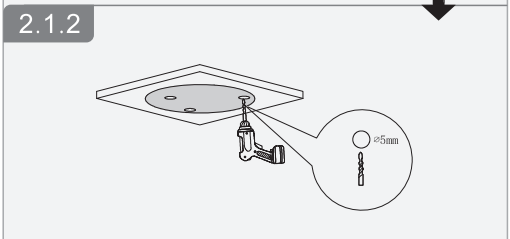

4.2

NO.1.2.51.32.15768-000

Dome Network Camera

Installation Guide

V1.0.1

A Optional